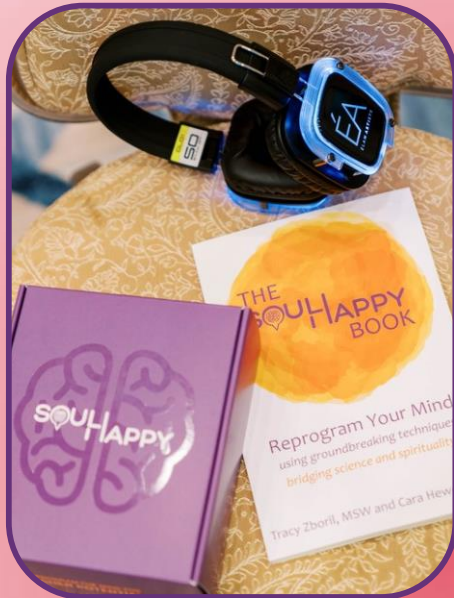

Immersive Workshops & Retreats

An interactive therapeutic workshop for high performers

Speaker Session (live & online)

Therapist in a Box:

Includes sensory reprogramming tools, author signed book, and use of stereo headsets

What will I gain from this workshop?

- A liberating perspective of how worry, fear, and guilt (all of which cause anxiety) are a colossal waste of time
- You will have cleared out the negativity sabotaging your success, thereby allowing space to program positive winning scenarios
- You will be given tools to ensure your ongoing transformation