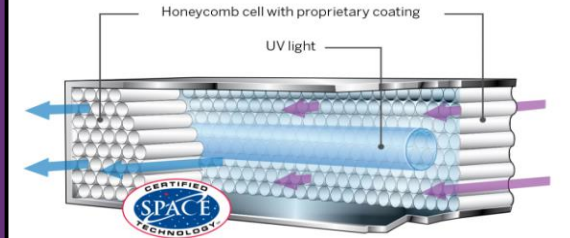

WHAT IT DOES

- Our proprietary ActivePure® Technology destroys up to 99% of surface and airborne contaminants
- Touch sensitive settings to provide ease of operation and function
- Disinfects surfaces and air, removes VOCs, smoke and odors
- Reduces airborne contaminants and allergens that can trigger asthma and allergy symptoms
- Freshens air and removes odors
- Reduces dirt and dust from the air to make cleaning easier
- Creates healthy, pure indoor spaces

After 8 hours with ActivePure® Technology

Before ActivePure® Technology

PATENTED CELL DESIGN

SO WHAT IS ACTIVEPURE® TECHNOLOGY?

ActivePure®
TECHNOLOGY

ActivePure is based on technology originally developed by NASA. It is proven to reduce over 99% of surface micro-organisms and dramatically reduce airborne contaminants and allergens in the air.