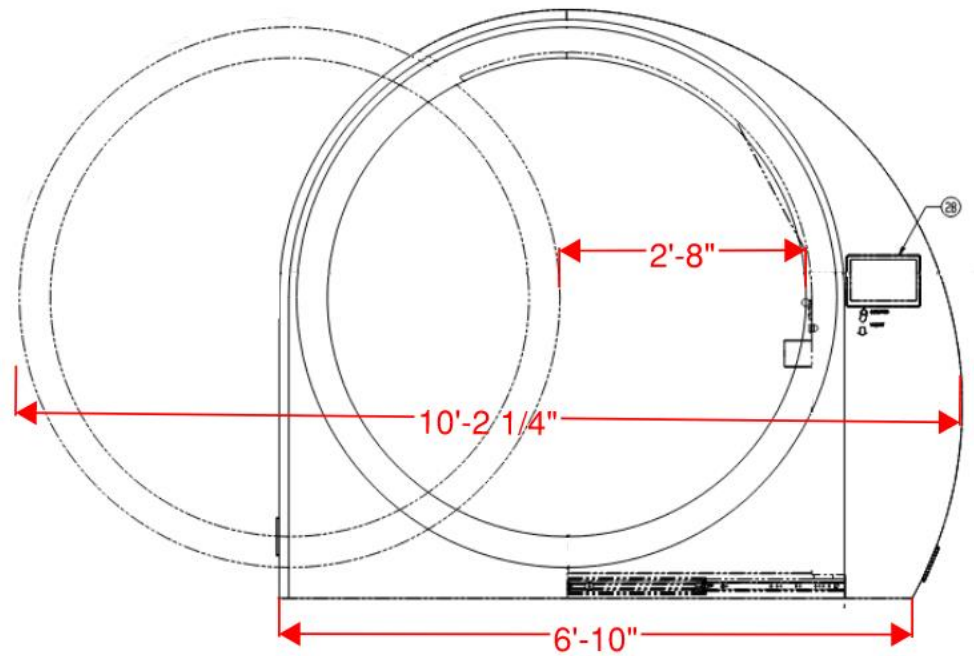

SOUL HAPPY mind pod