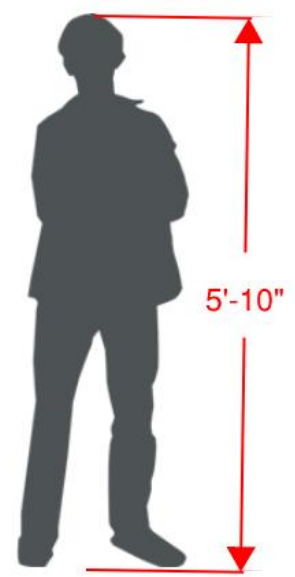

SOUL HAPPY mind pod