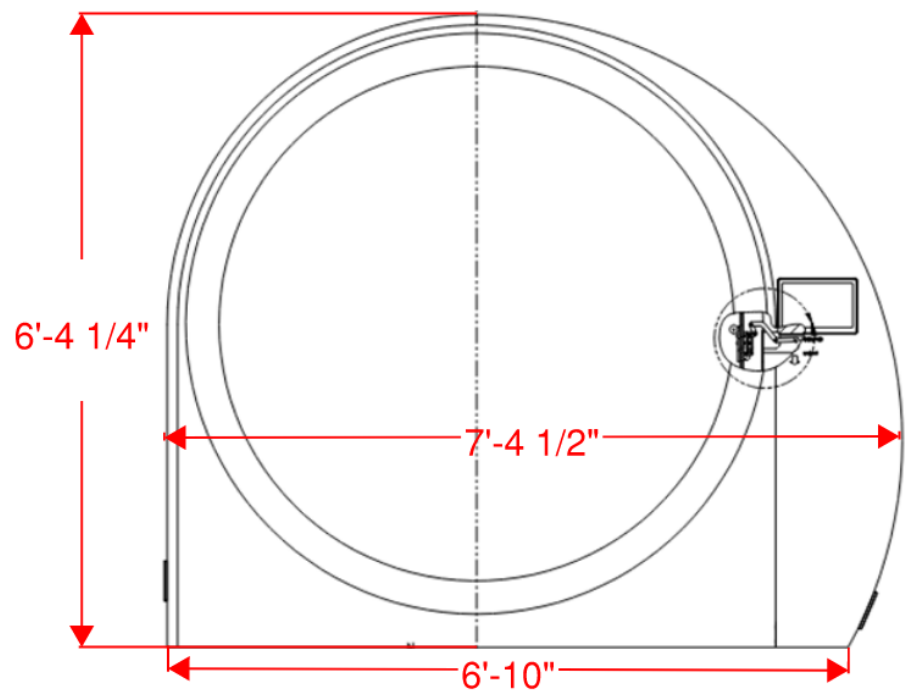

SOUL HAPPY mind pod