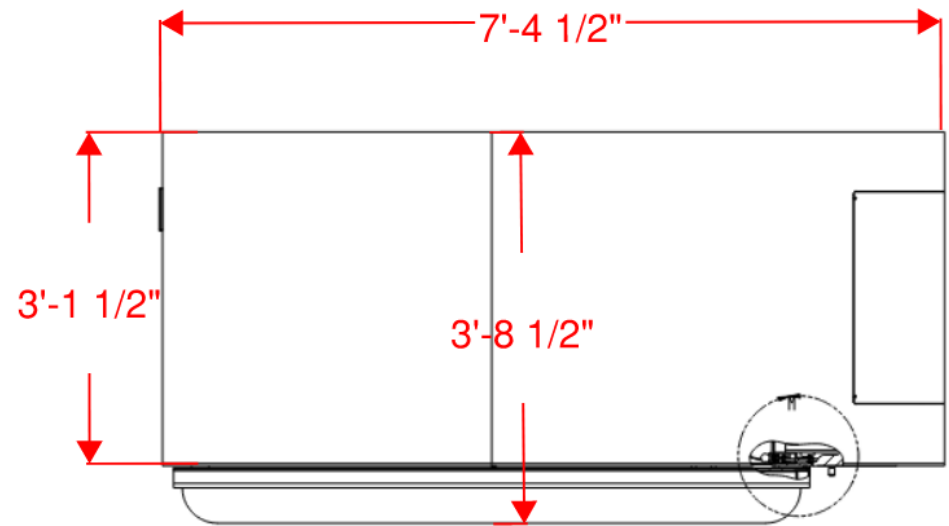

SOUL HAPPY mind pod